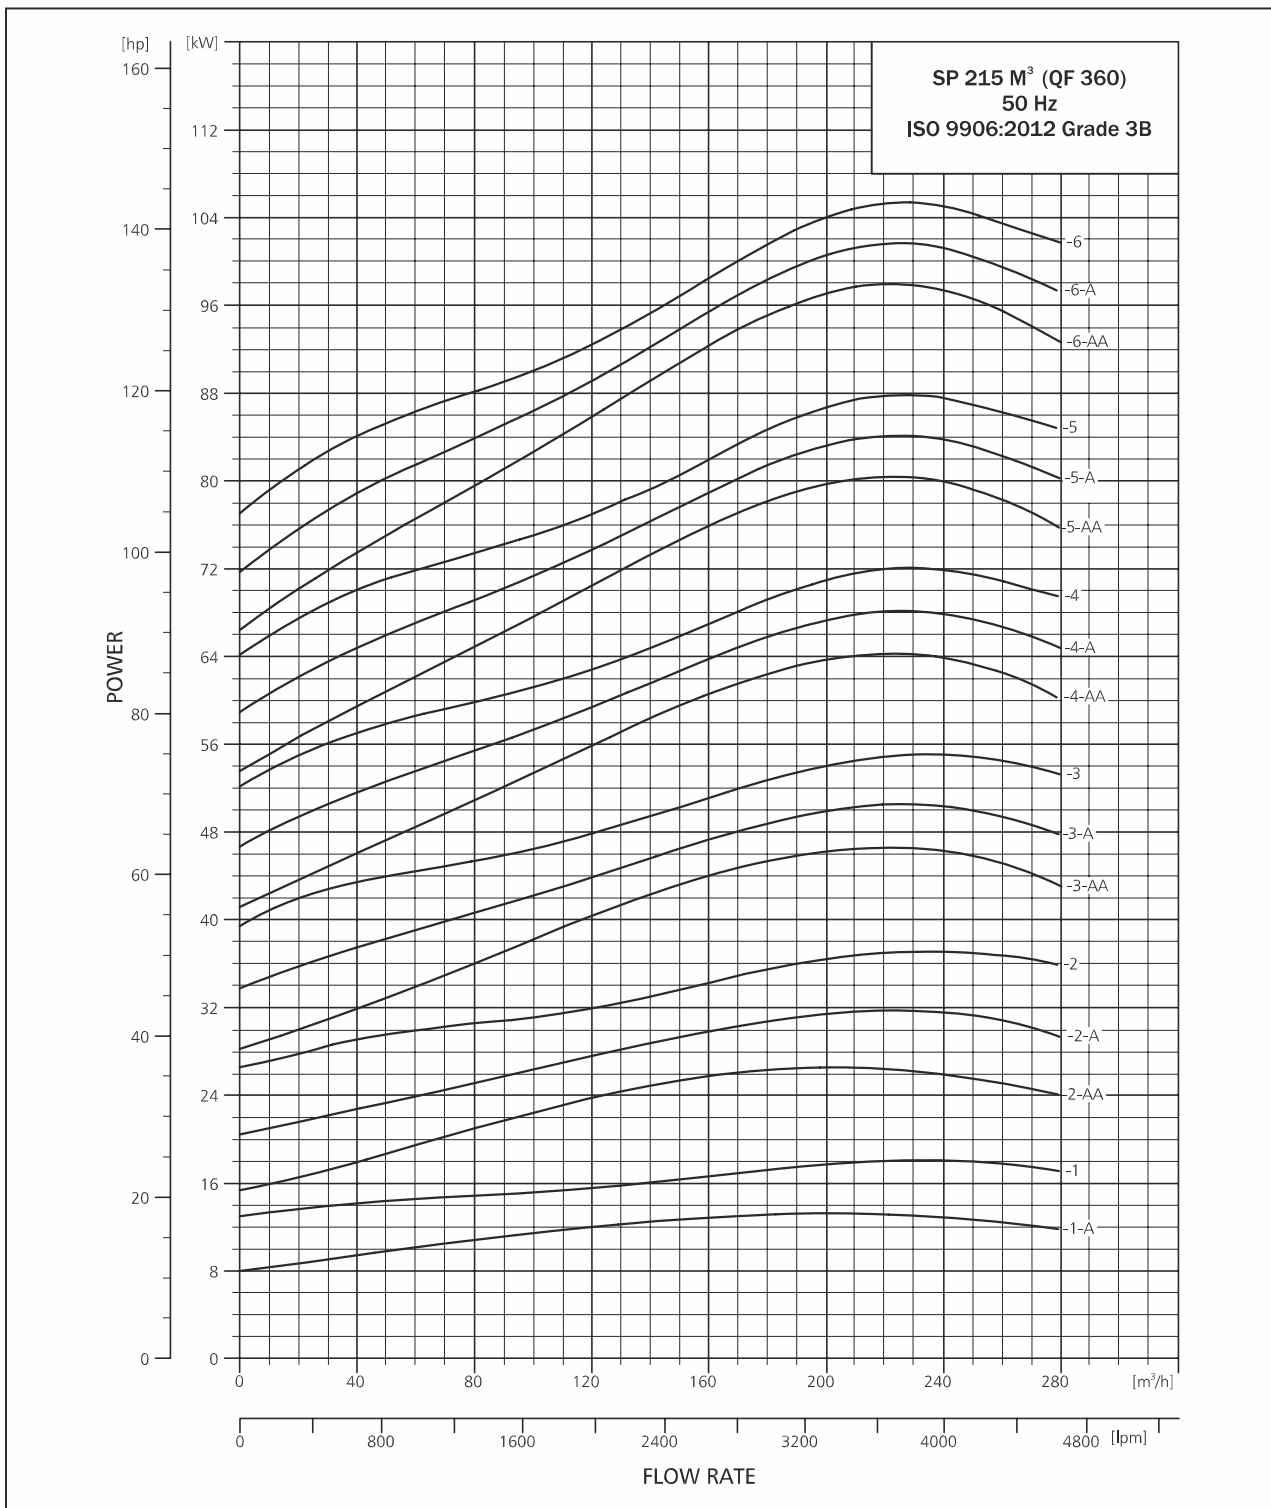

PERFORMANCE CURVE

SUBMERSIBLE PUMP QF 360