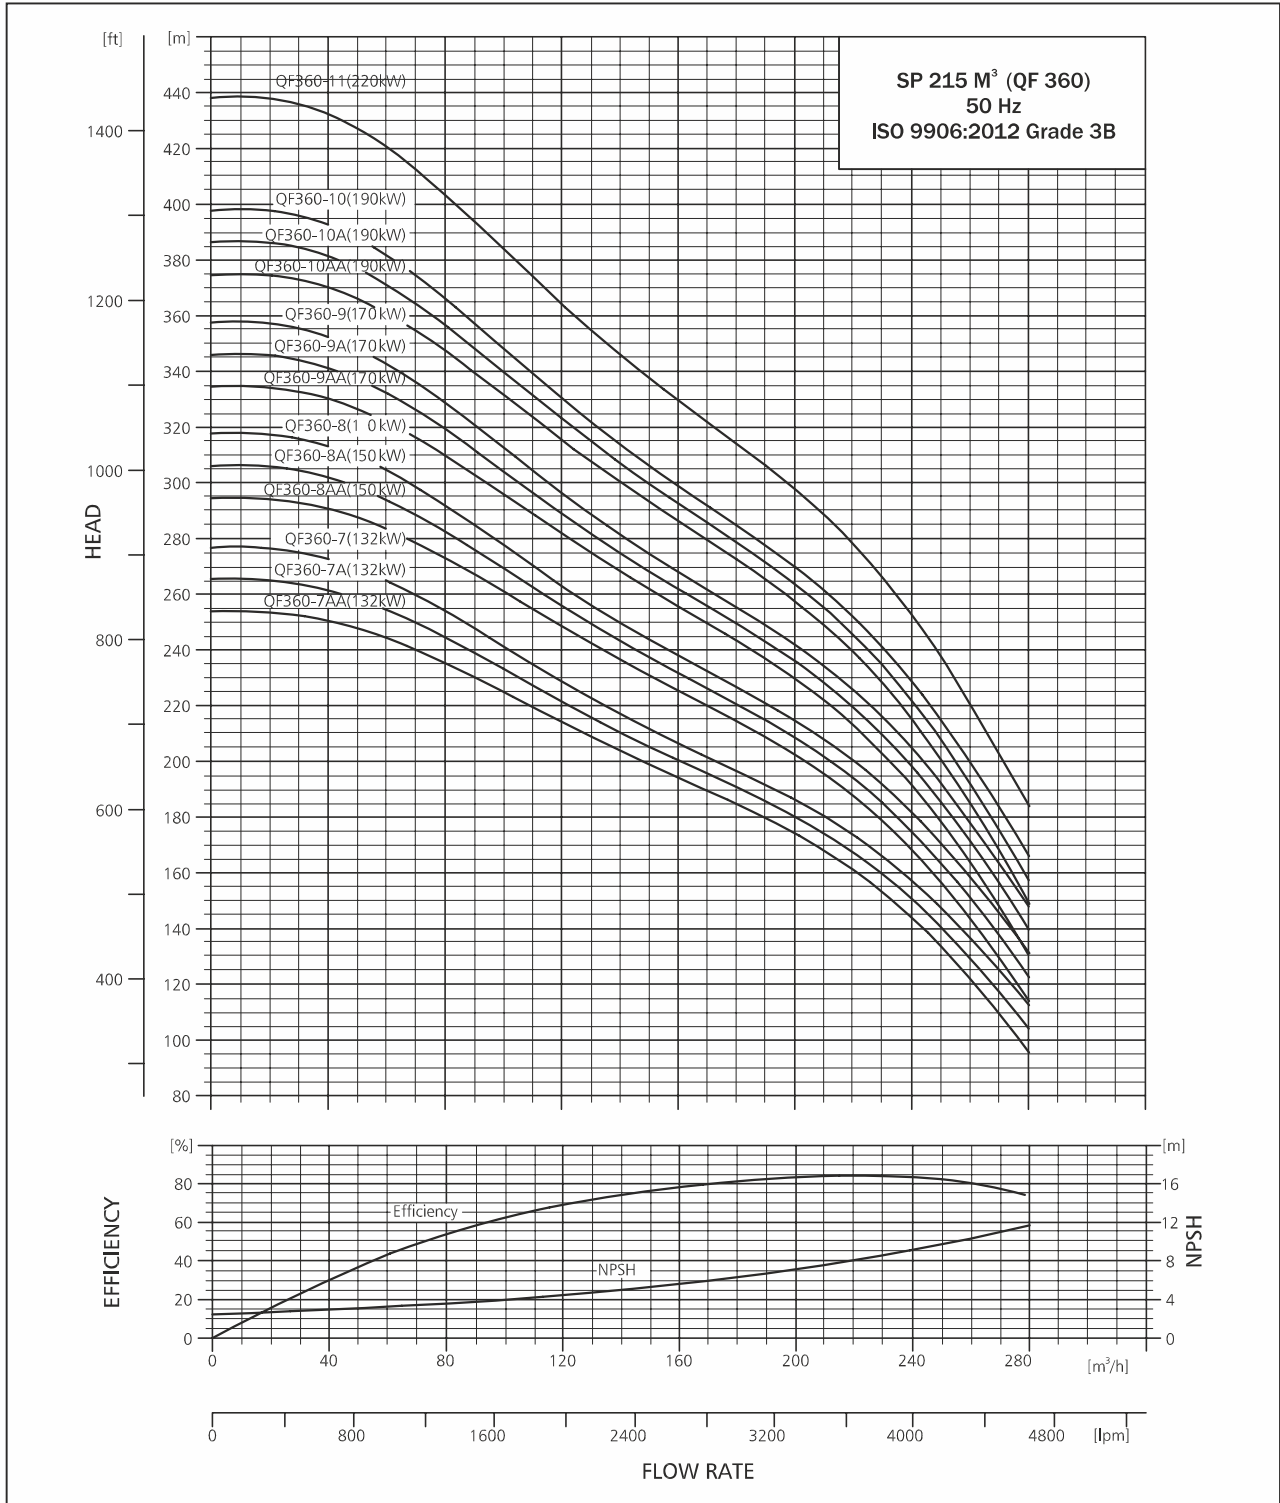

PERFORMANCE CURVE

SUBMERSIBLE PUMP QF 360