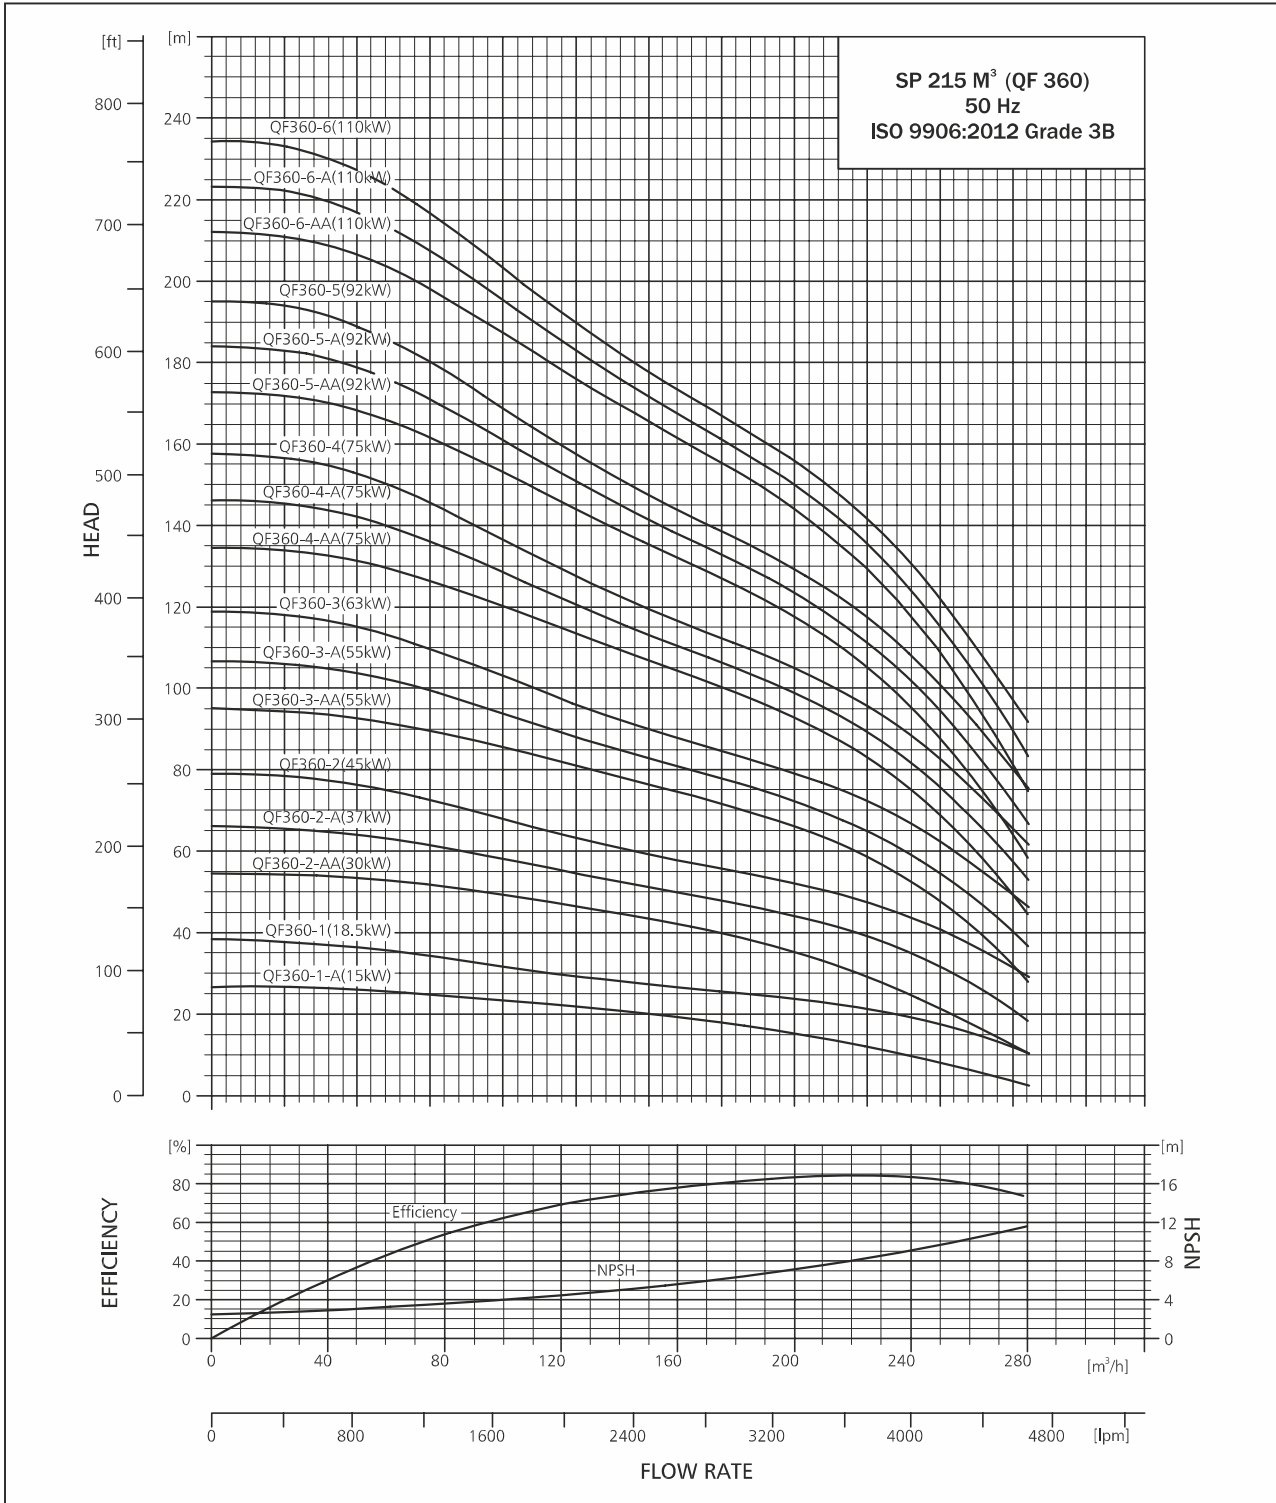

# PERFORMANCE CURVE

## SUBMERSIBLE PUMP QF 360

\* Maximum diameter of pump with one motor cable.  
 \*\* Maximum diameter of pump with two motor cable.  
 Motor type may change as per requirement.

**TECHNICAL DATA**

**SUBMERSIBLE PUMP QF 360**

**PERFORMANCE TABLE QF 360**